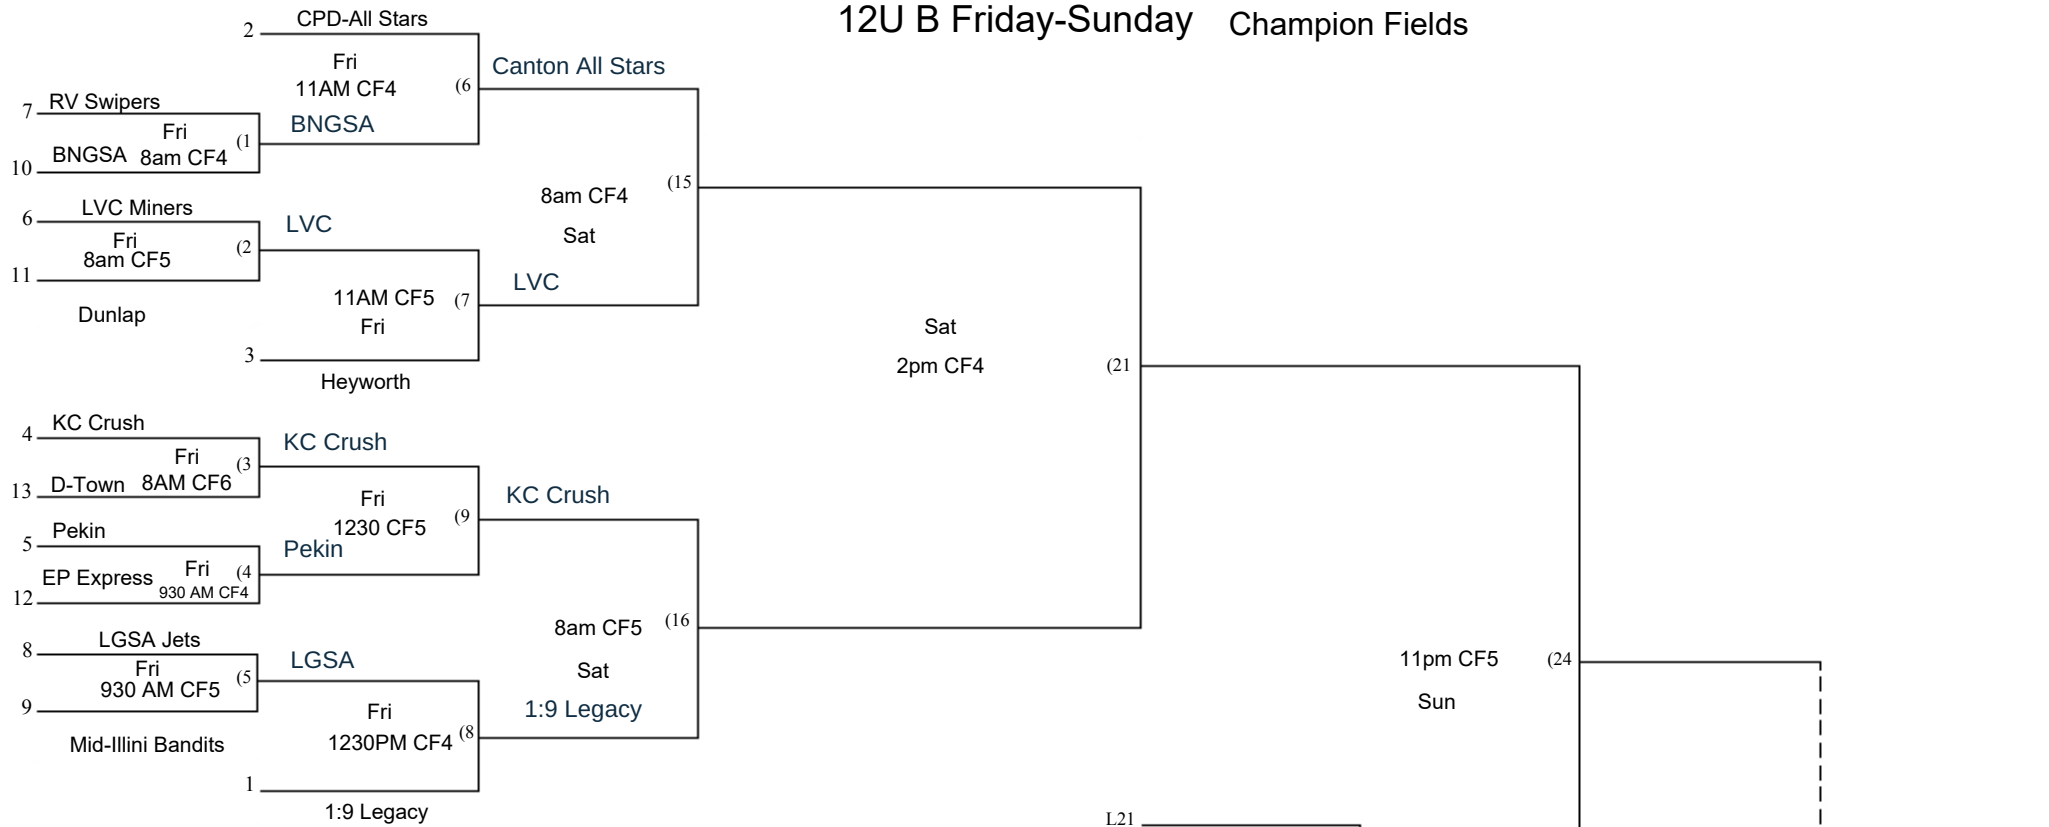

# 13 Team Double Elimination

12U B Friday-Sunday Champion Fields

Winner's Bracket

Loser's Bracket