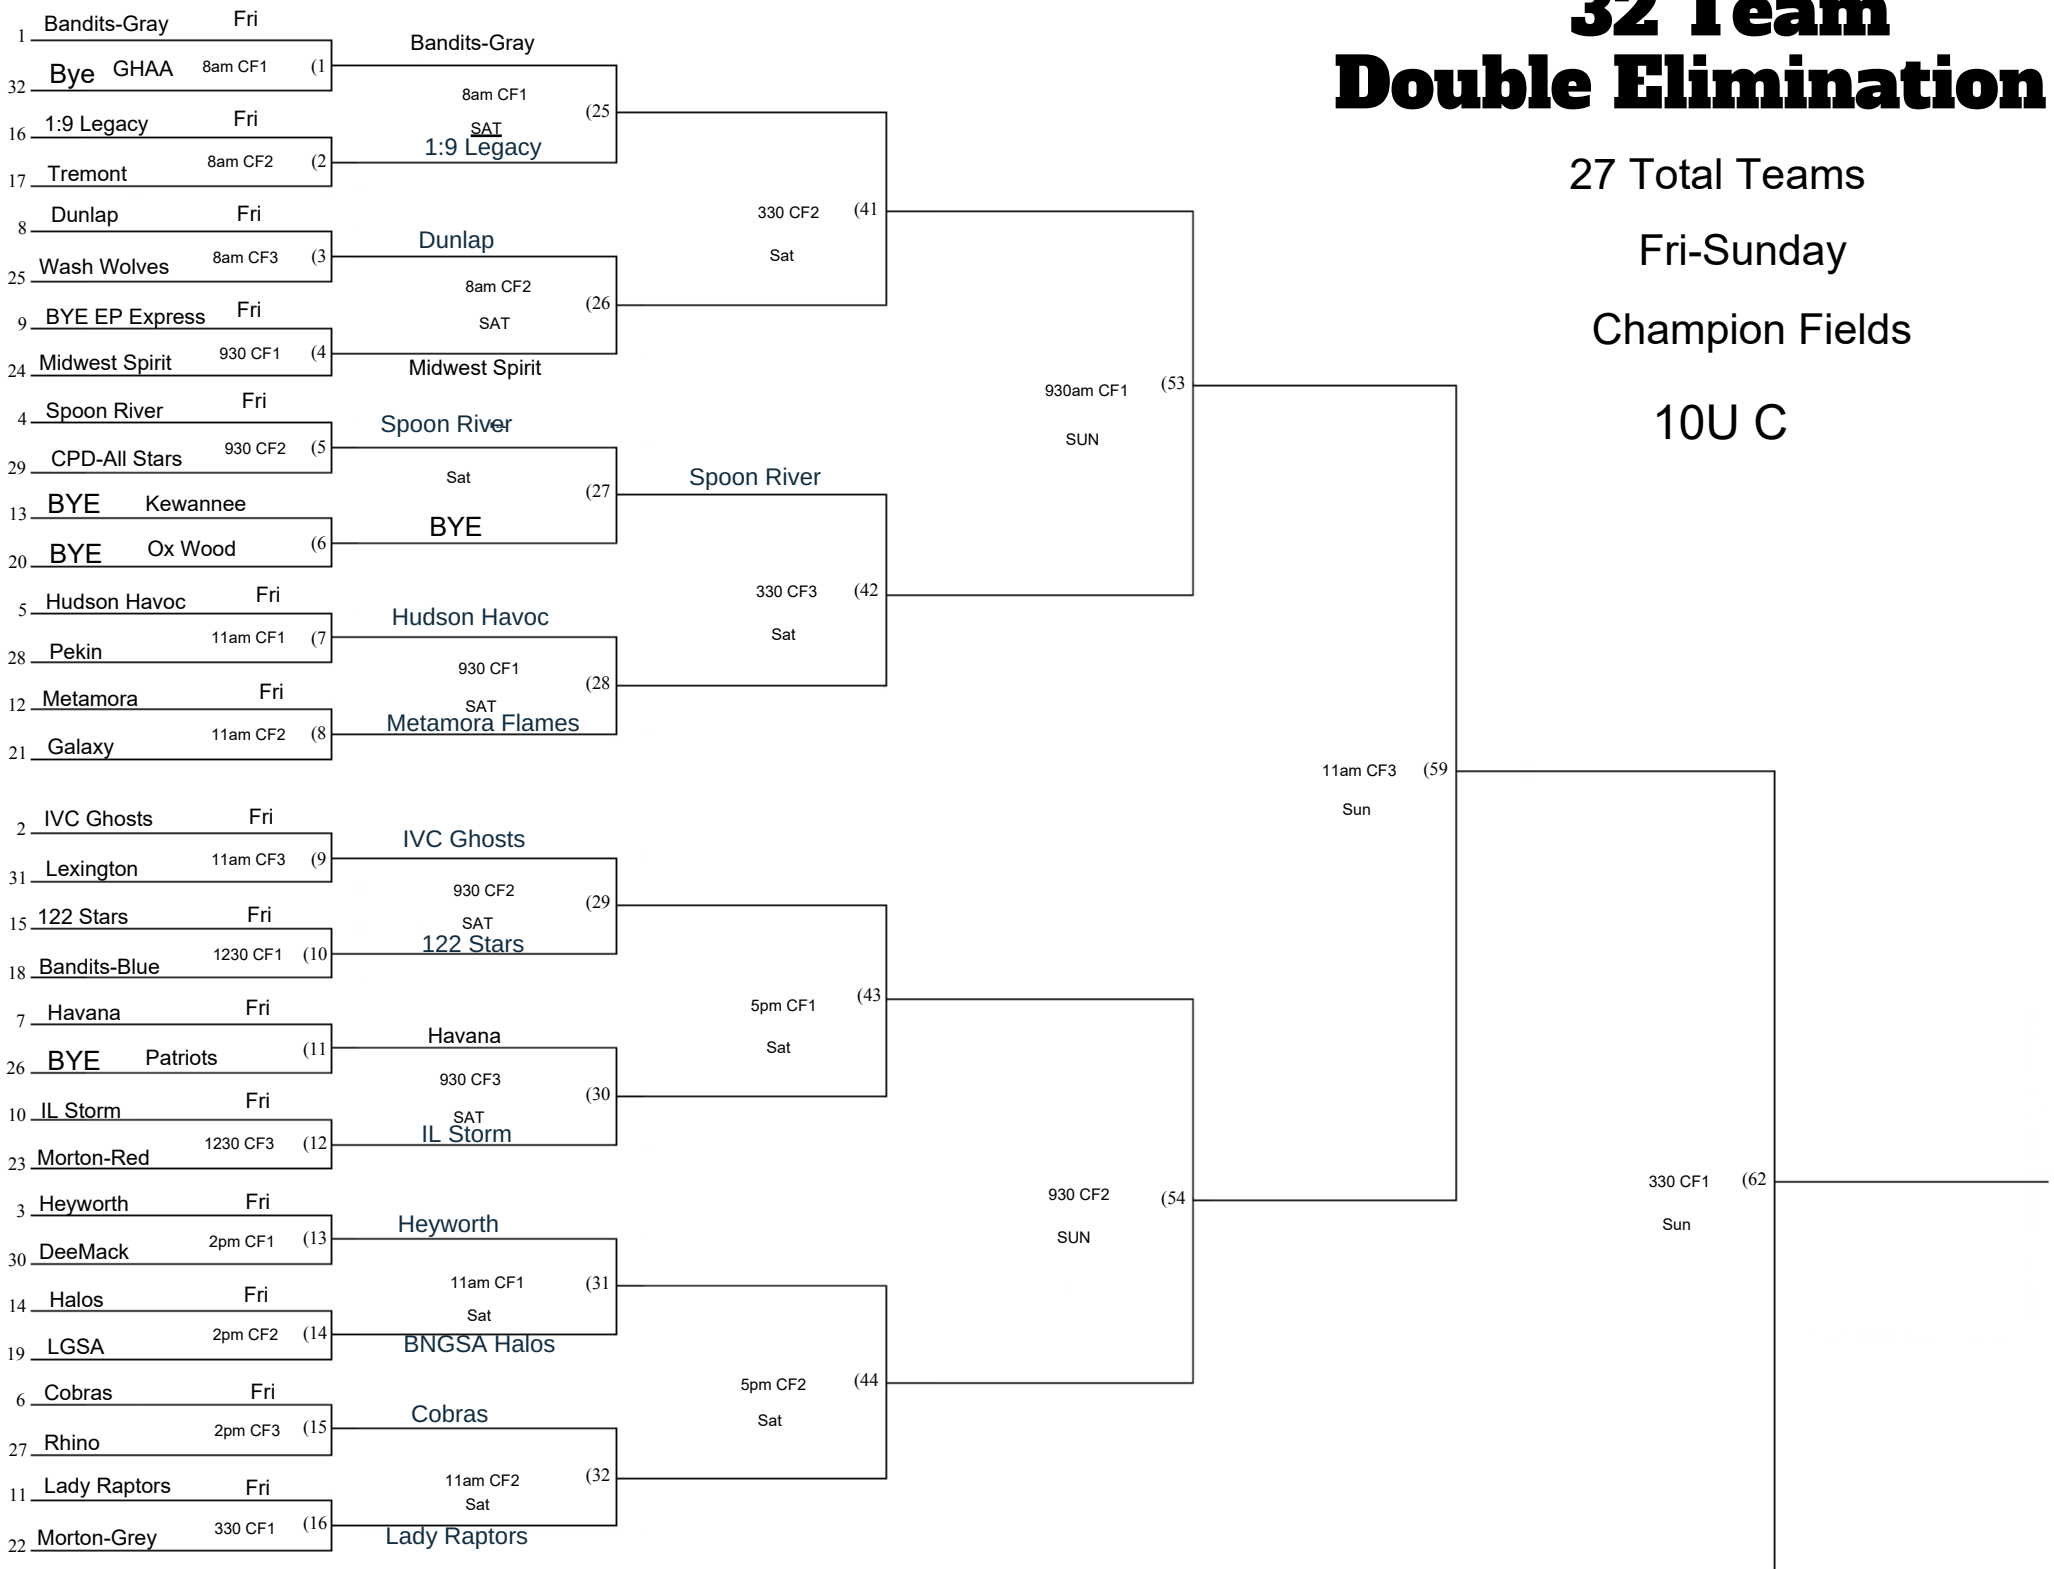

32 Team Double Elimination

27 Total Teams
 Fri-Sunday
 Champion Fields
 10U C

Winner's Bracket

Loser's Bracket