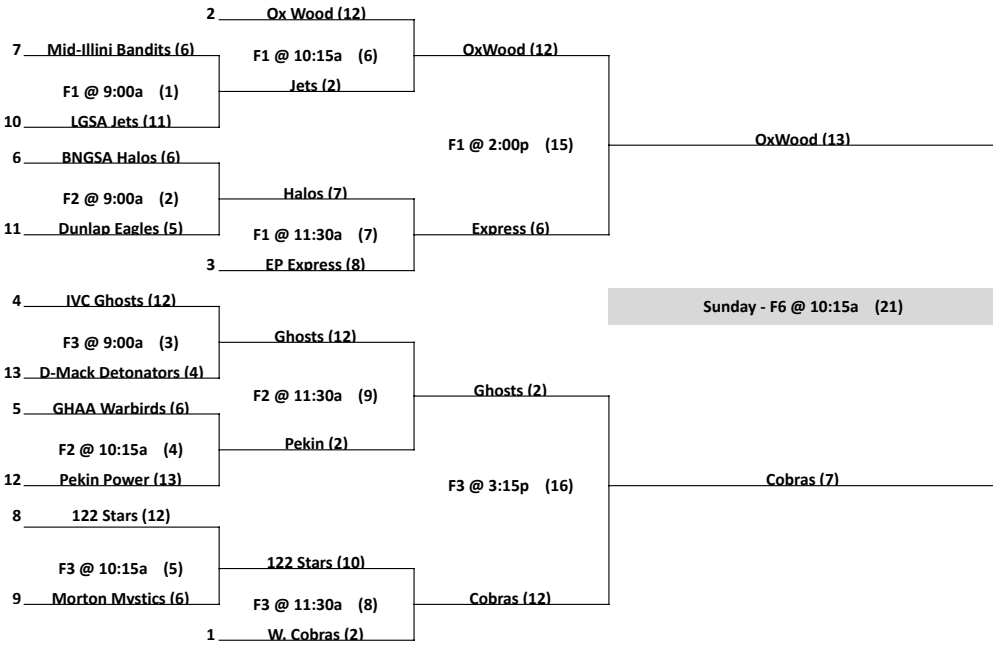

# Heart of Illinois Softball League ~ 8U World Series

Hosted by IVC Ghosts Travel Softball in Partnership With IVC Youth Athletics

### Winner's Bracket