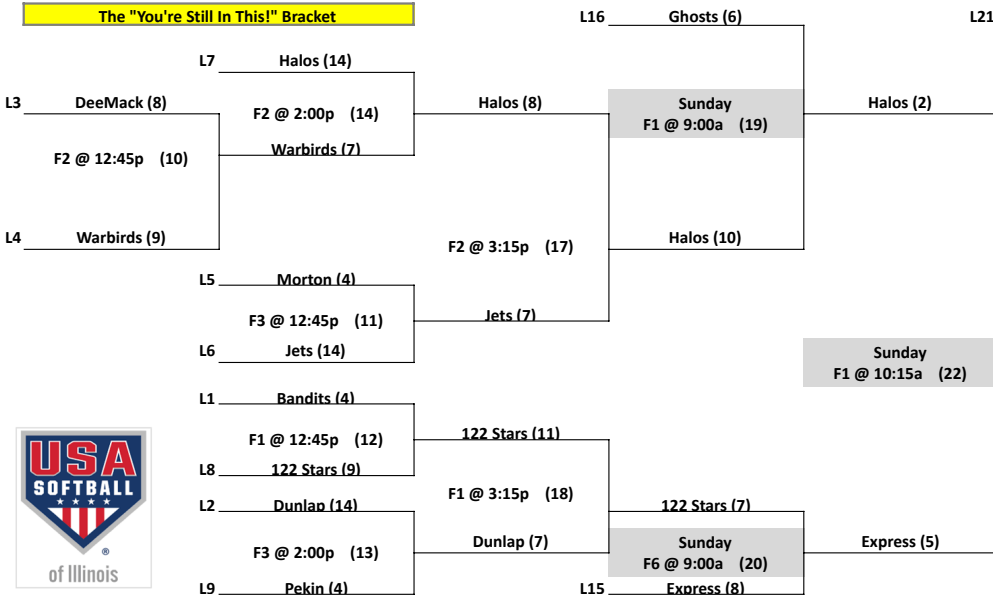

# Heart of Illinois Softball League ~ 8U World Series

Hosted by IVC Ghosts Travel Softball in Partnership With IVC Youth Athletics

### Winner's Bracket

### The "You're Still In This!" Bracket

- Ample Parking
- Full Concessions • Grilled Food, Assorted Drinks, Chips, Candy, Dippin Dots - Credit Cards Accepted
- Well-Maintained Fields
- On Site Indoor Restrooms