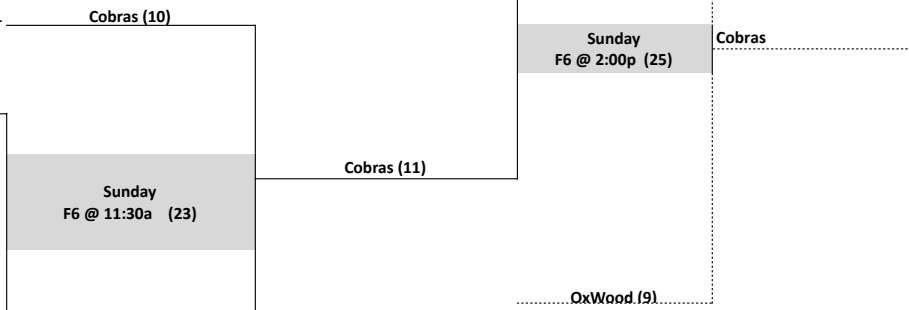

The "You're Still In This!" Bracket